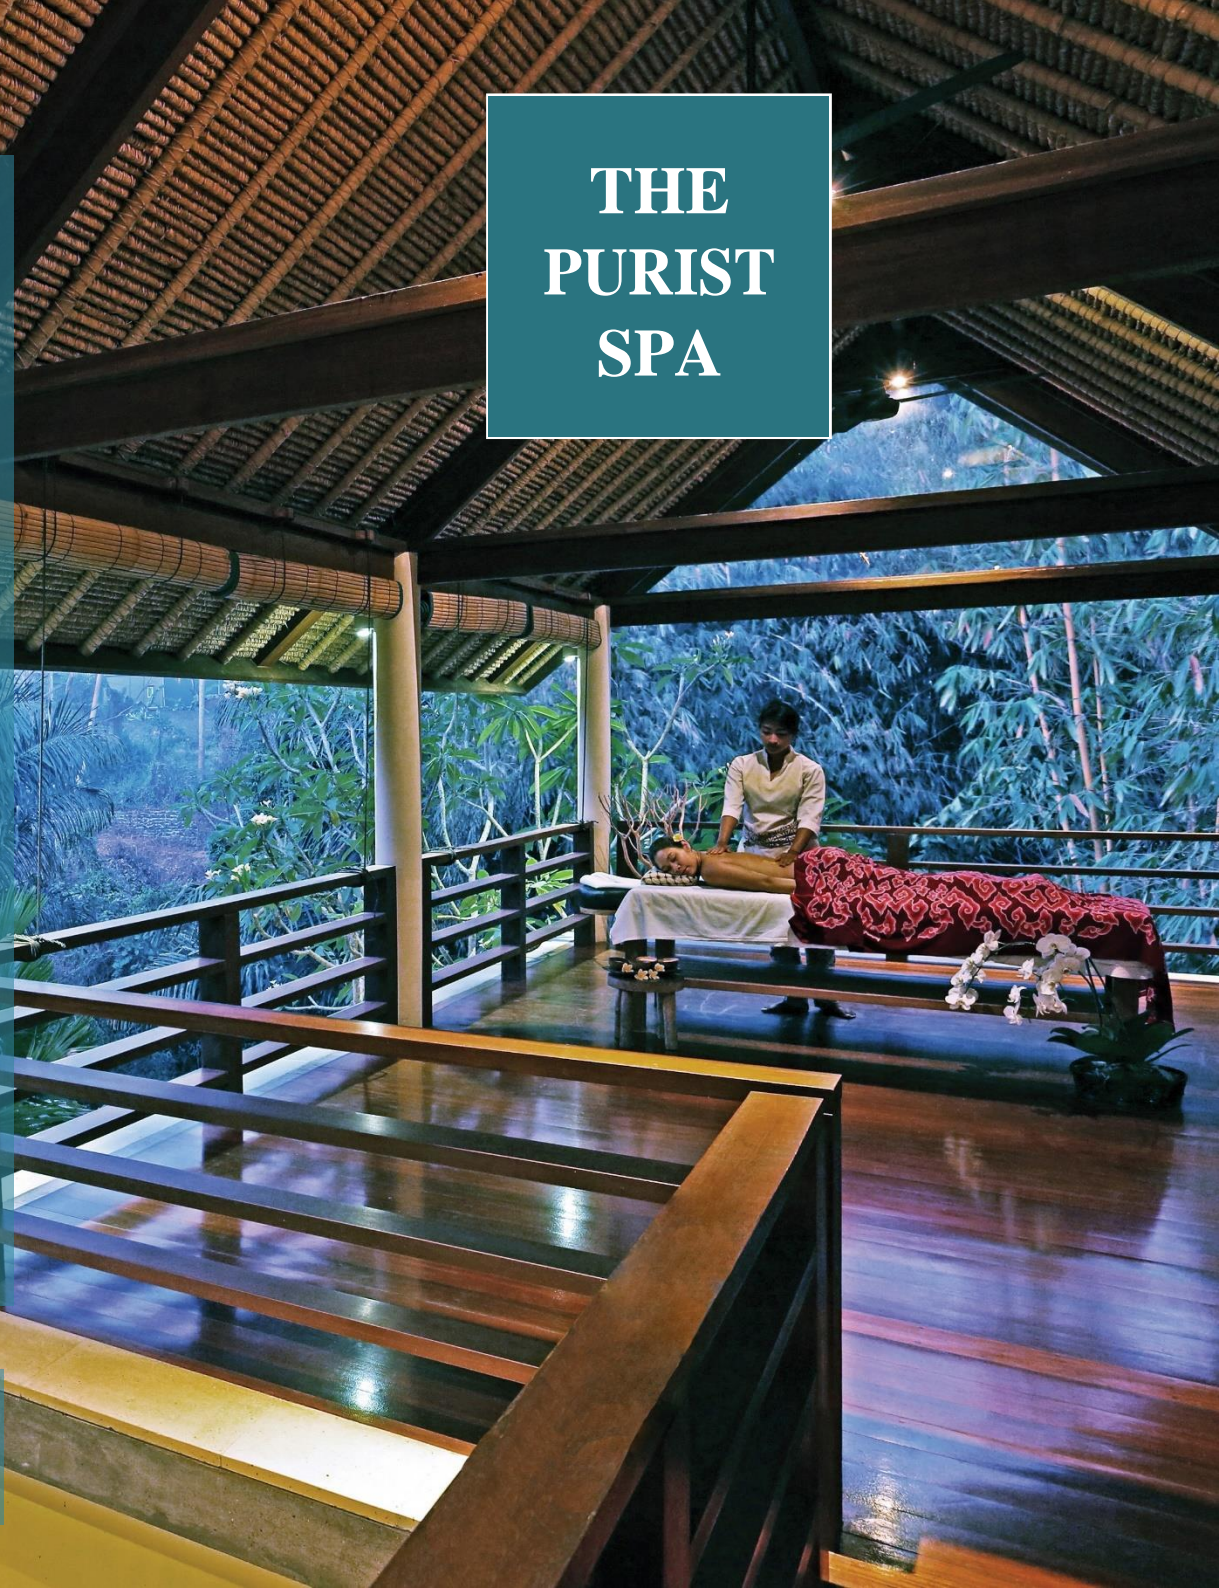

Beginning with a gentle yet firm Purist massage to reduce tension and promote healing by focusing on meridian pressure points. Followed by our invigorating coffee body-scrub to indulge your senses and revive your spirit. Finish with a deeply cleansing and moisturizing facial to further relax, encourage renewal, and revitalize the complexion.

DEEP TISSUE & JAVANESE LULUR PACKAGE | 105 mins | 1.100k

Suited for sports, active or heavily stressed - a firm technique concerned with realigning deeper layers of muscles to help relieve chronic aches and contracted tissue, including stiff-neck and sore shoulders. Followed by a sumptuous, exfoliating beauty ritual with a moisturizing turmeric scrub. Finish with a relaxing, salt-water and tropical flower bath.

BALINESE HARMONY PACKAGE | 2 hours | 1.180k

A combination of gentle stretches, acupressure, reflexology, and aromatherapy stimulating the flow of blood, oxygen and energy around your body, followed by a soft, moisturizing candlenut body scrub and warming boreh mask designed to induce a sense of calm, deep relaxation and wellbeing.

HAND, FEET & NAIL TREATMENTS

Royal Manicure | 60 mins | 300k

Celebrity Pedicure | 60 mins | 380k

Aristocrat Nail Polish | 30 mins | 180k

*Prices are quoted in IDR “000”

“Subject to 21% government tax and service charge”

*To make an appointment by phone please dial 200”

THE PURIST SPA