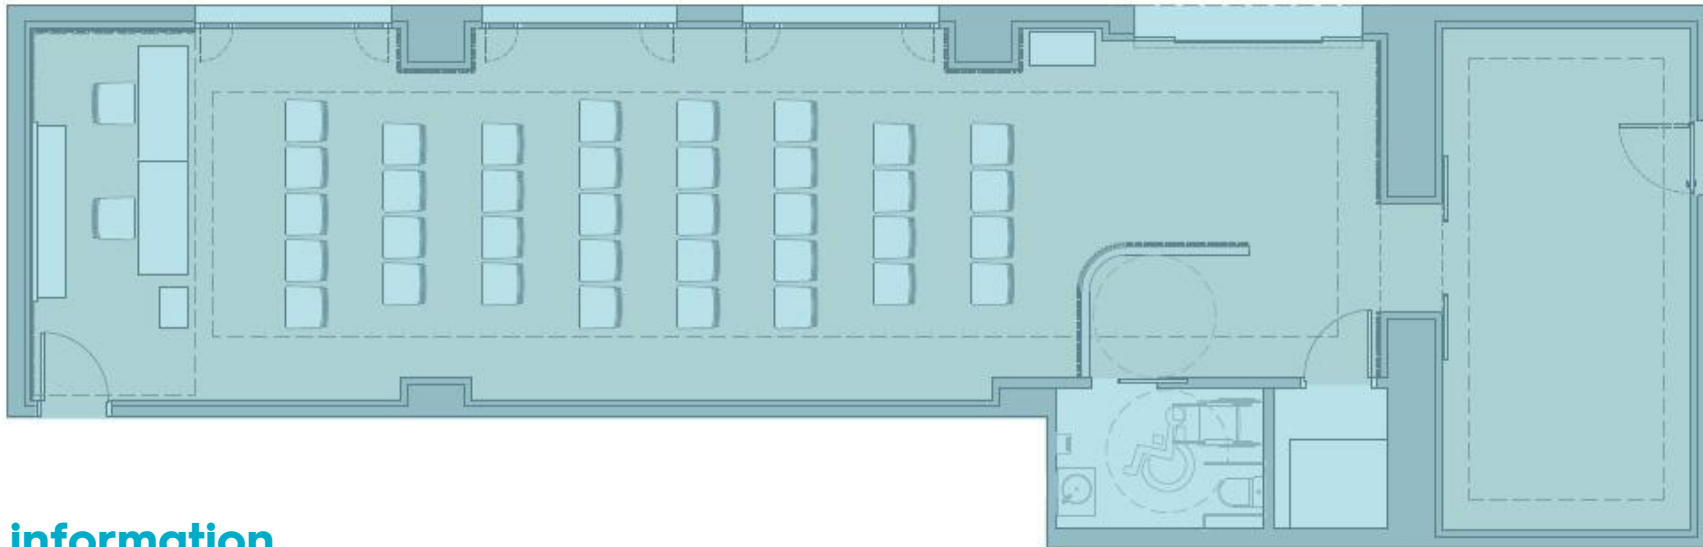

hotel vibra beverly playa - distribution

Paguera (Calviá), **Mallorca**

-  45 pax
-  25 pax
-  22 pax
-  20 pax
-  40 pax
-  20 pax

information

Bloom Room

Capacity for 70 pax
73,29m²

Equipment

- TV screen 98"
- Microphones
- Sound system
- WiFi
- HDMI