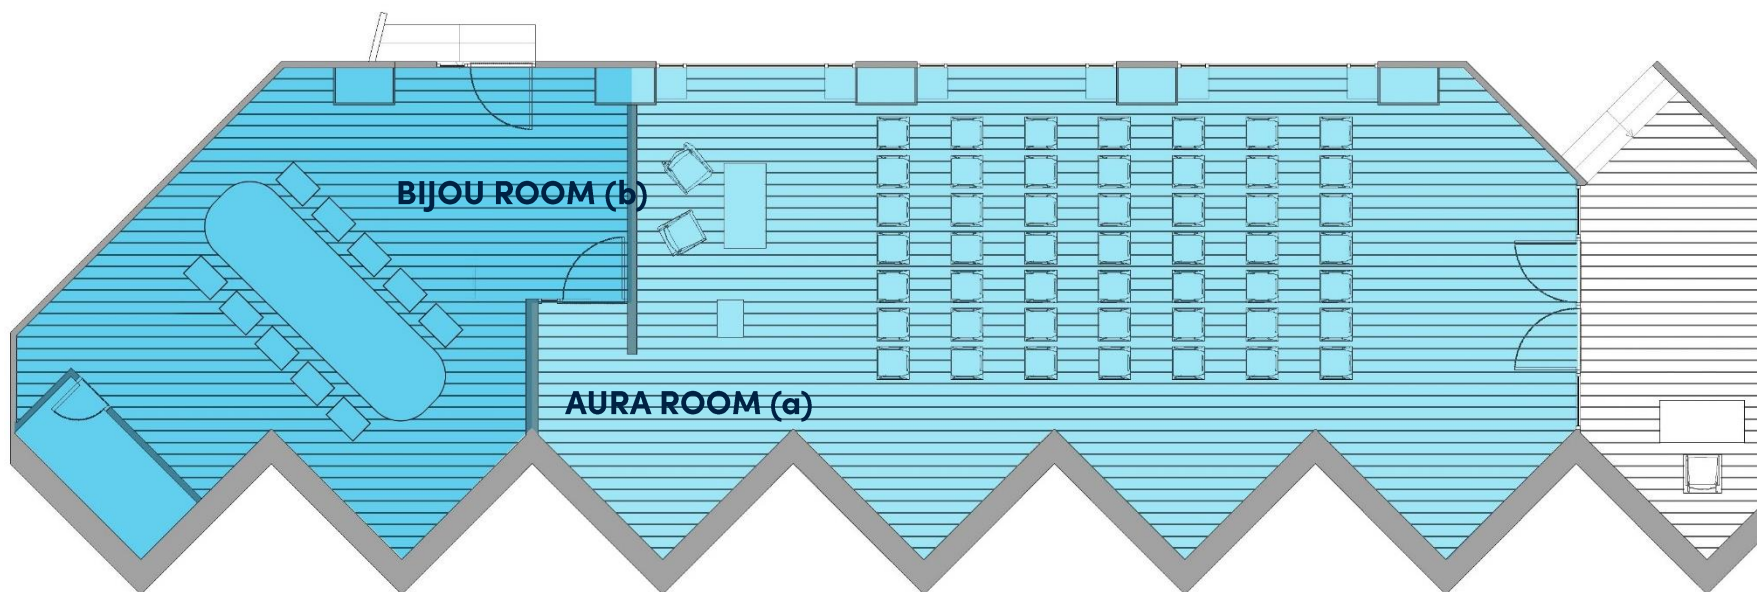

# hotel vibra beverly playa - distribution

Paguera (Calviá), **Mallorca**

### Aura Room (a)

Capacity for 100 pax  
92m<sup>2</sup>

### Equipment

- TV screen 85"
- Microphones
- Sound system
- WiFi
- Flipchart

### Bijou Room (b)

Capacity for 10 pax  
42m<sup>2</sup>